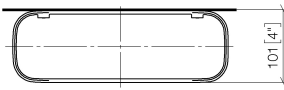

83 482 970

- width 300mm
- height 26 mm
- 100mm projection
- without grid element

Fits: TARA, LISSÉ, META

	Chrome	83 482 970-00
	Brushed Platinum	83 482 970-06
	Platinum	83 482 970-08
	Dark Chrome	83 482 970-19
	Light Gold	83 482 970-26
	Brushed Light Gold	83 482 970-27
	Brushed Durabronze (23kt Gold)	83 482 970-28
	Matte Black	83 482 970-33
	Brushed Bronze	83 482 970-42
	Brushed Champagne (22kt Gold)	83 482 970-46
	Champagne (22kt Gold)	83 482 970-47
	Brushed Chrome	83 482 970-93
	Brushed Dark Platinum	83 482 970-99

Required miscellaneous

Grid element - Matte Black 82 482 970-33
 •plastic grid elements

Required miscellaneous

Grid element - Creamy White 82 482 970-51
 •plastic grid elements

Required miscellaneous

Grid element - Light Grey 82 482 970-52
 •plastic grid elements

Required miscellaneous

Grid element - Taupe 82 482 970-53
 •plastic grid elements

83 482 970

mm [inches]

83 482 970

Parts for other
finishes can be found
here: Brushed
Platinum

Spare parts list

No.	Item Number	Name	Quantity used	Delivery time
1	90 30 30 520 00-00	set	1	10
2	05 30 31 002 00 90	fixing set	1	2
3	08 17 97 578-00	holder	1	60