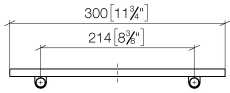

Required miscellaneous

Grid element - Taupe 82 482 970-53
 •plastic grid elements

83 482 970

mm [inches]

83 482 970

Parts for other
finishes can be found
here: Brushed
Platinum

Spare parts list

No.	Item Number	Name	Quantity used	Delivery time
1	90 30 30 520 00-00	set	1	10
2	05 30 31 002 00 90	fixing set	1	2
3	08 17 97 578-00	holder	1	60