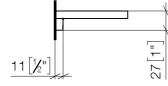

Required miscellaneous

Grid element - Taupe 82 482 970-53
 •plastic grid elements

83 482 970

mm [inches]

83 482 970

Parts for other
finishes can be found
here: Brushed
Platinum

Spare parts list

No.	Item Number	Name	Quantity used	Delivery time
1	90 30 30 520 00-00	set	1	10
2	05 30 31 002 00 90	fixing set	1	2
3	08 17 97 578-00	holder	1	60